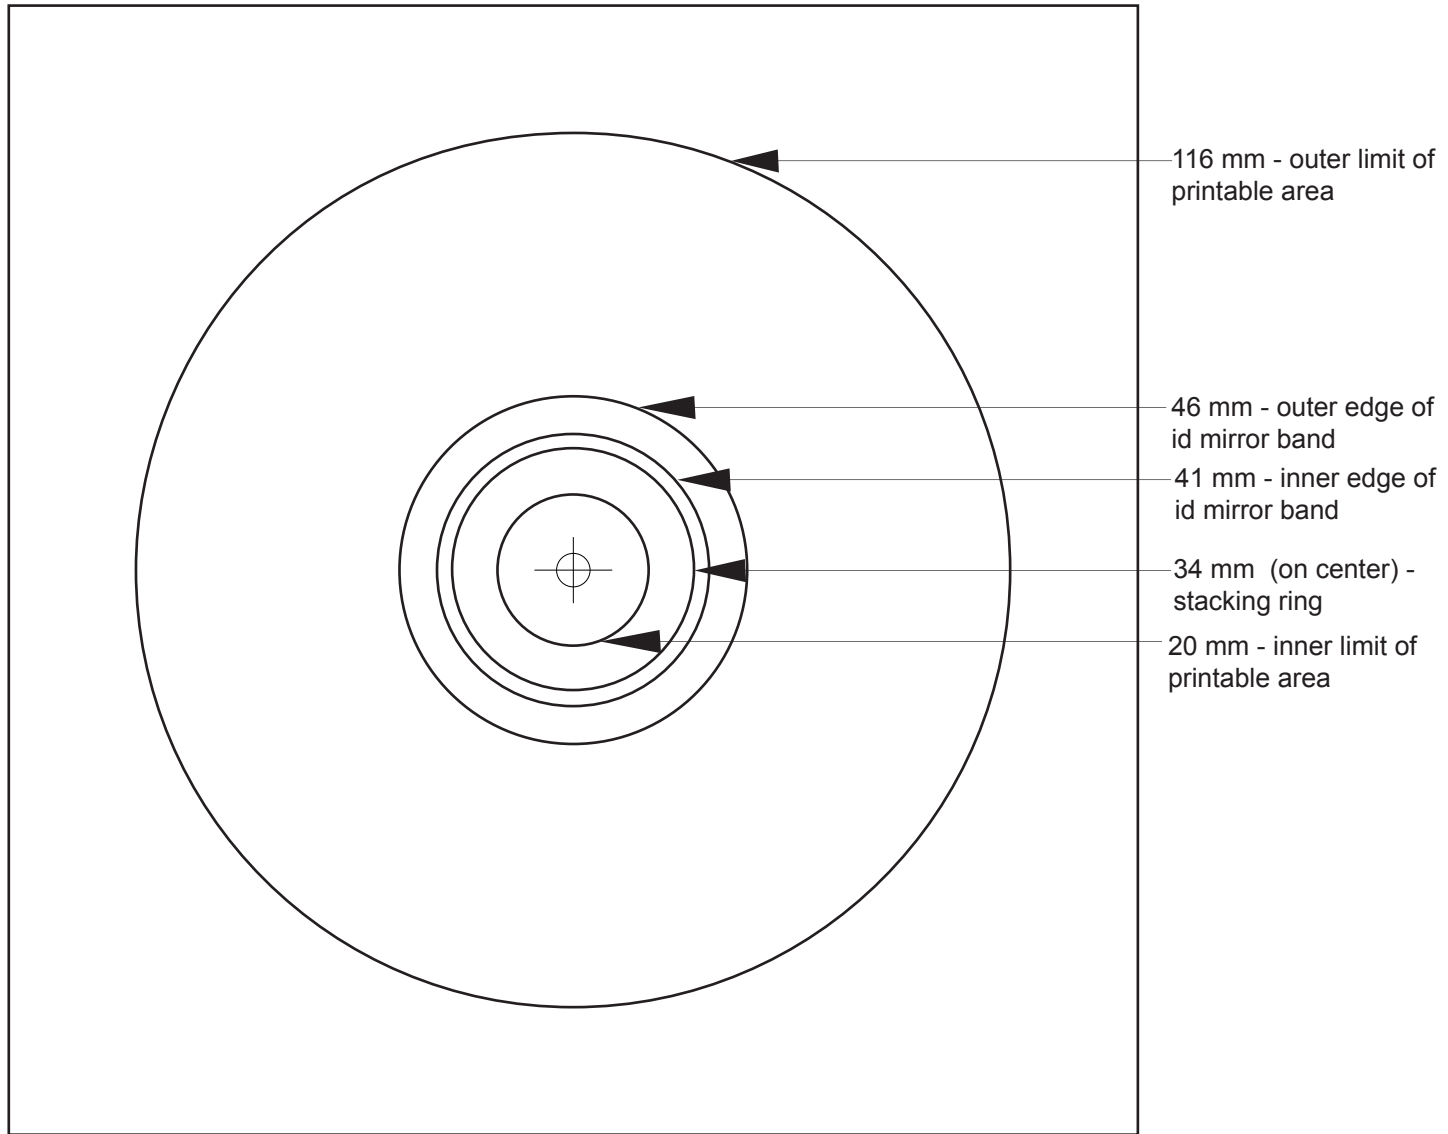

Template for fullsize cd (to be cut down to business card cd)

Mini-Round CD-Rom

Mini-Round CD-Roms will be printed/silkscreened onto a regular CD (top image) then cut to shape (bottom image).

If your artwork bleeds off the template (printed to the very edge of either outer or inner circles), please use the dimensions as reference only (for laying out images, logos, text, etc) and submit your file with the artwork "extending" beyond the outer circle. Also, do not "knock out" the artwork within the inner circle.