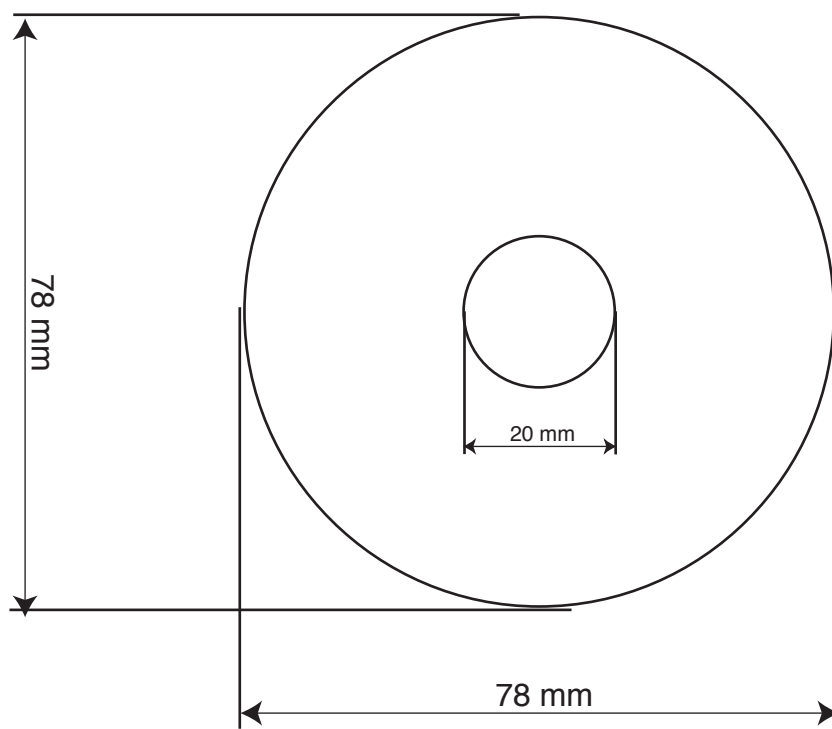

Template for fullsize cd (to be cut down to business card cd)

Mini-Round CD-Rom

Mini-Round CD-Roms will be printed/silkscreened onto a regular CD (top image) then cut to shape (bottom image).

If your artwork bleeds off the template (printed to the very edge of either outer or inner circles), please use the dimensions as reference only (for laying out images, logos, text, etc) and submit your file with the artwork "extending" beyond the outer circle. Also, do not "knock out" the artwork within the inner circle.