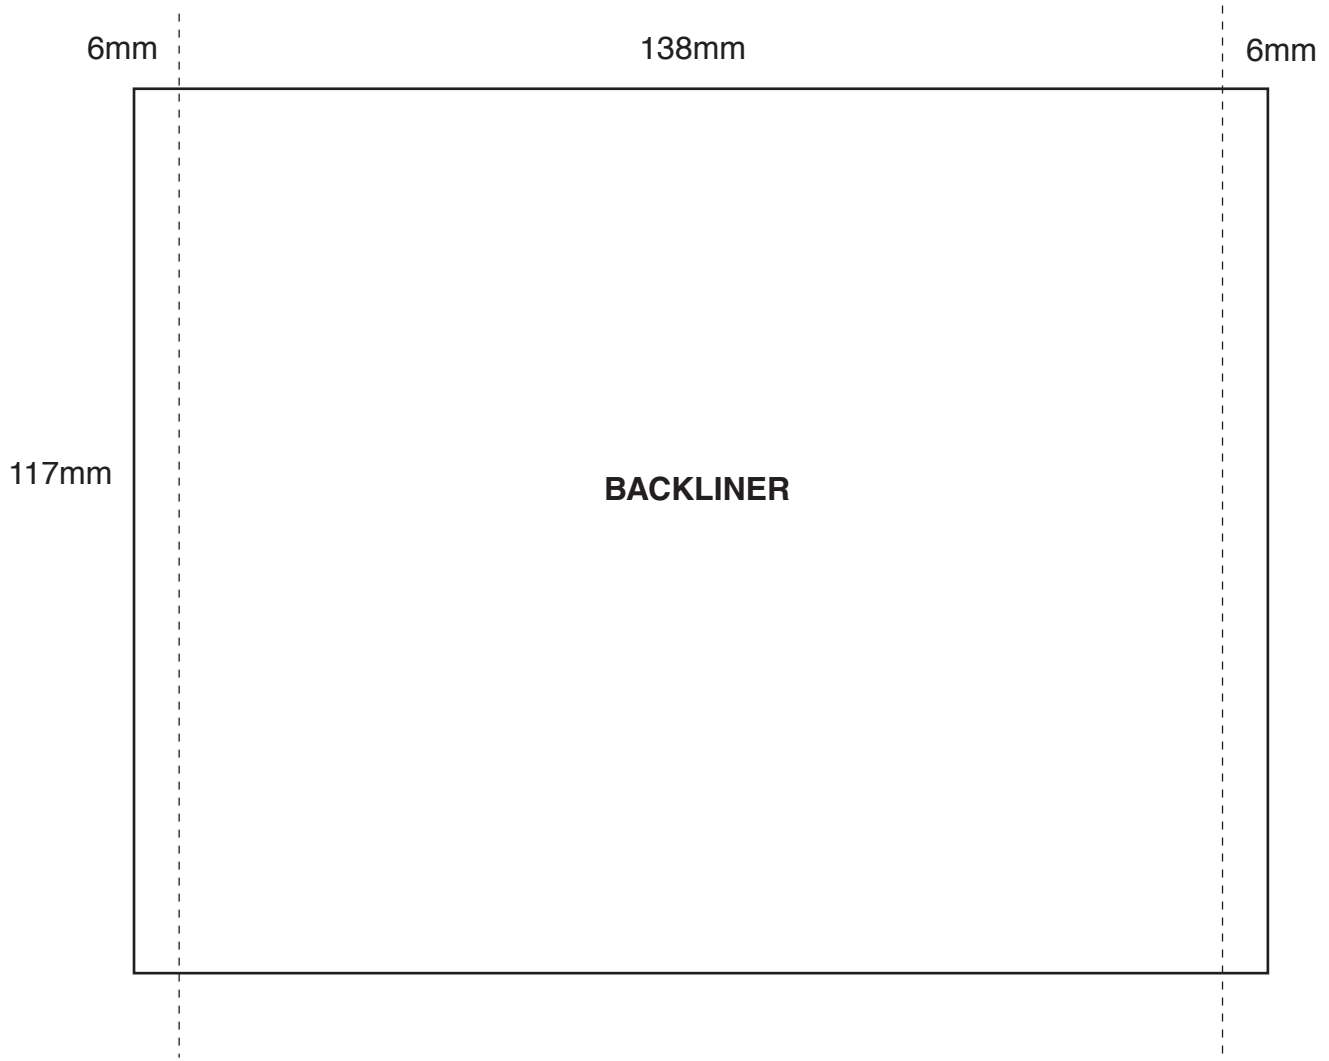

(150mm total width - backside plus two folds)

If your artwork bleeds off the page (printed to the very edge), please use the dimensions as reference only (for laying out images, logos, text, etc) and submit your file with the artwork "extending" beyond the dimensions provided.